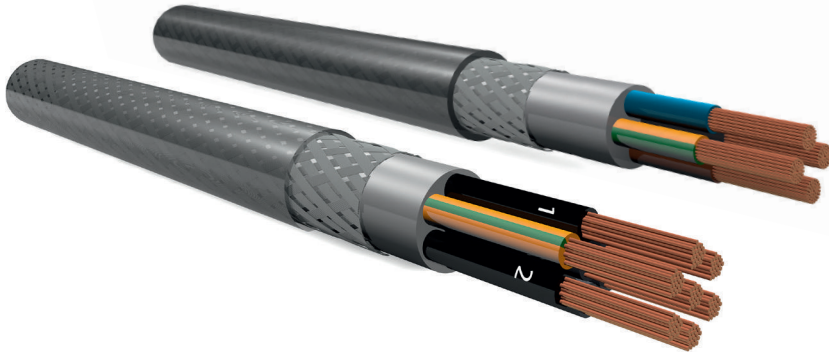

YSLY-CY -OZ/-JZ/-OB/-JB

PVC screened control cable

RoHS

CROSS SECTION

APPLICATION

For measurement and control purposes requiring a high level of electromagnetic compatibility (EMC). The cable is largely oil and chemical resistant. For use in dry and damp rooms but not outdoors.

STRUCTURE

Design structure based on DIN VDE 0250

Conductor	Copper conductor, bare, flexible, conductor structure according to VDE 0295 class 5
Core identification	OZ - black cores with imprinted digits, no green and yellow protective conductor JZ - black cores with imprinted digits, green and yellow protective conductor OB - coloured cores without green and yellow protective conductor JB - coloured cores with green and yellow protective conductor Cores concentrically stranded in layers, with optimum lay lengths
Stranding method	
Inner sheath	Sheath material made from special PVC compound
Shield	Mesh of tin-plated copper wires, optical coverage approx. 85%
Outer sheath	Sheath material made from special PVC compound

SPECIAL FEATURES

Core insulation
Core insulation made from special PVC compound

Sheath colour
Grey (RAL 7001)
Transparent

TECHNICAL DATA *sterk in kabels*

Nominal voltage	300 V/500 V
Test voltage	2000 V
Conductor resistance	At 20°C according to VDE 0295 class 5 and IEC 228 class 5 for flexible conductors
Conductor temperature	Max. +70°C during operation, + 150°C in the case of a short circuit
Insulation resistance	Min. 20 MOhm x km
Min. bending radius	Up to 20 mm Ø: 15 x cable diameter > 20 mm Ø: 20 x cable diameter
Temperature range	Moving -5°C to +70°C
Temperature range	Fixed installation -40°C to +80°C
Flammability	Test method B according to VDE 0472 part 804 and IEC 332-1
PVC properties	Self extinguishing and flame retardant